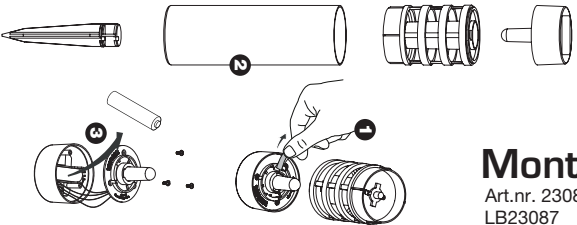

**365**  
DAYS  
LIGHT

*SMART TECHNOLOGY!*

**5 LUMEN**

**365**  
DAYS  
LIGHT

*SMART TECHNOLOGY!*

**RoHS**  
WEEE COMPLIANT ✓

8 719099 230879

# Montelimar

Art.nr. 23087  
LB23087

**LUXFORM**  
LIGHTING

Luxform Global BV  
Transportstraat 1  
8263 BW Kampen  
The Netherlands  
Go to: [www.luxform.eu](http://www.luxform.eu)

P8

L15

P11

M2