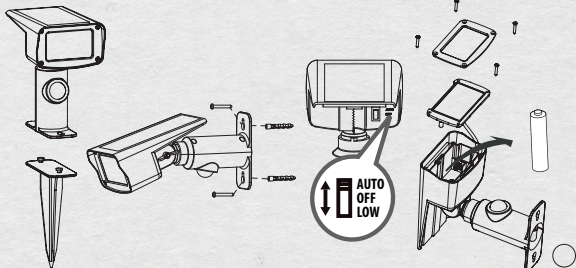

© Copyright 2021 Luxform Global BV Transportstraat 1 8263BW Kampen, The Netherlands

LB23029

P8

C1

L21

M14

M18

P11

C9

M2

M16

M19

C7

L13

M5

M17