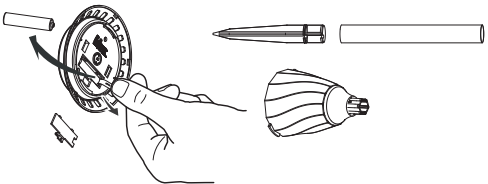

Juneau_AYR

Art. nr. 39006

LB004141

LUXFORM

LIGHTING

Luxform Global BV
Transportstraat 1
8263 BW Kampen
The Netherlands
Go to: www.luxform.eu

P8

L15

P11

M2

G7

M5

G1

M18

G9

M19

L13