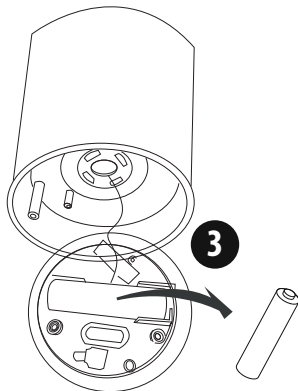

1,5MTR
included

Loading needs to be done indoors
10 hours charge for full battery

24H
Timer → 6H ON 18H OFF
Lamp lights for 16 days with
fully loaded battery

USB-cable only to be used to load USB
rechargeable light
Actual charging time is affected by your
charger type