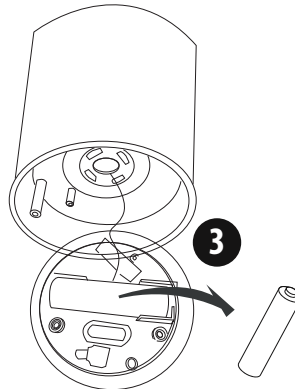

1,5MTR
included

Loading needs to be done indoors
10 hours charge for full battery

6H ON 18H OFF

Lamp lights for 16 days with
fully loaded battery

USB-cable only to be used to load USB
rechargeable light
Actual charging time is affected by your
charger type