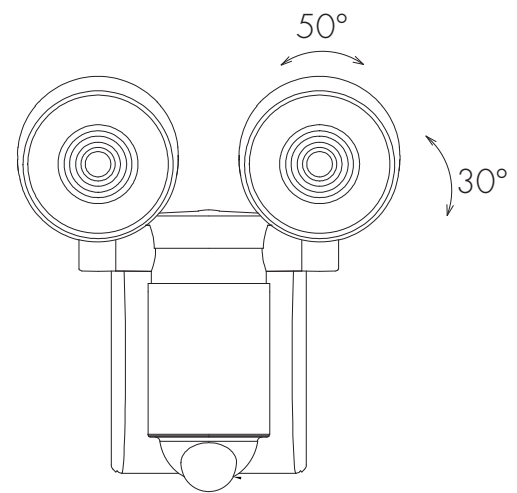

TURNABLE HEADS

TOTAL CABLE LENGTH
1,75 METER

Max. 1000 LUMEN illuminated time is 60 minutes with a **fully charged battery**.
Equivalent to 120 switching moments of 30 seconds
Or equivalent to 60 switching moments of 60 seconds
Or equivalent to 30 switching moments of 120 seconds