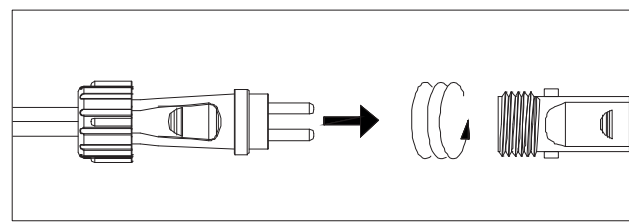

TURNABLE HEADS

TOTAL CABLE LENGTH
1,75 METER

Max. 1000 LUMEN illuminated time is 60 minutes with a **fully charged battery**.
Equivalent to 120 switching moments of 30 seconds
Or equivalent to 60 switching moments of 60 seconds
Or equivalent to 30 switching moments of 120 seconds