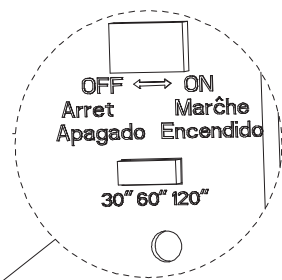

TURNABLE HEADS

TOTAL CABLE LENGTH
1,75 METER

Max. 1000 LUMEN illuminated time is 60 minutes with a **fully charged battery**.
Equivalent to 120 switching moments of 30 seconds
Or equivalent to 60 switching moments of 60 seconds
Or equivalent to 30 switching moments of 120 seconds