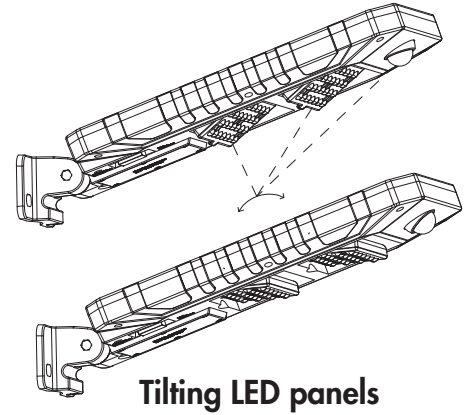

SOLAR SECURITY LIGHT CONCORDIA ADJUSTABLE LED PANELS

OPTION 1

OPTION 2

RESULT OPTION 2

Max. 1000 LUMEN illuminated time is 60 minutes with a **fully charged battery**. Equivalent to 120 switching moments of 30 seconds (fixed setting).