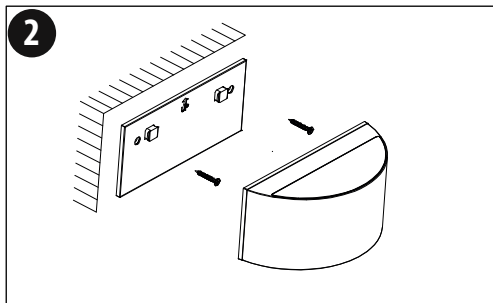

50cm
included

USB-cable only to be used to load USB
rechargeable light
Actual charging time is affected by your
charger type

Loading needs to be done indoors
6,5 hours charge for full battery

24H
Timer → 4H ON ☀️ 20H OFF 🌙
Lamp lights for 16 days with
fully loaded battery