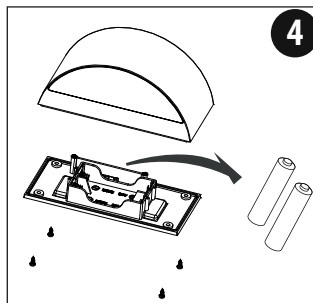

50cm
included

USB-cable only to be used to load USB
rechargeable light
Actual charging time is affected by your
charger type

Loading needs to be done indoors
6,5 hours charge for full battery

24H
Timer → 4H ON ☀️ 20H OFF 🌙
Lamp lights for 16 days with
fully loaded battery