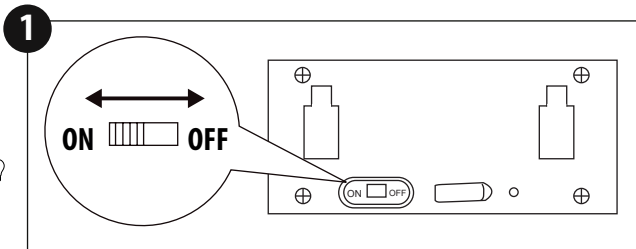

50cm
included

USB-cable only to be used to load USB
rechargeable light
Actual charging time is affected by your
charger type

Loading needs to be done indoors
6,5 hours charge for full battery

24H
Timer → 4H ON ☀️ 20H OFF 🌙
Lamp lights for 16 days with
fully loaded battery