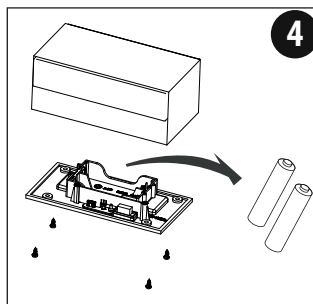

50cm
included

USB-cable only to be used to load USB
rechargeable light
Actual charging time is affected by your
charger type

Loading needs to be done indoors
6,5 hours charge for full battery

24H
Timer → 4H ON ☀️ 20H OFF 💡
Lamp lights for 16 days with
fully loaded battery