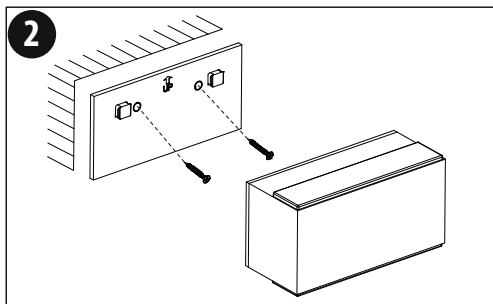

50cm
included

USB-cable only to be used to load USB
rechargeable light
Actual charging time is affected by your
charger type

Loading needs to be done indoors
6,5 hours charge for full battery

24H
Timer → 4H ON ☀️ 20H OFF 💡
Lamp lights for 16 days with
fully loaded battery