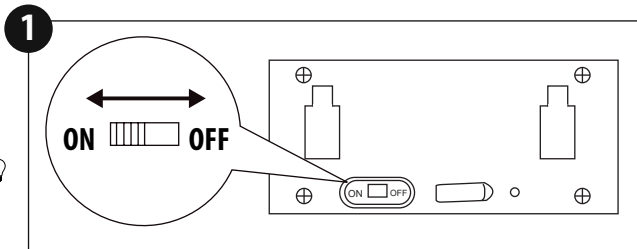

50cm
included

USB-cable only to be used to load USB
rechargeable light
Actual charging time is affected by your
charger type

Loading needs to be done indoors
6,5 hours charge for full battery

24H
Timer → 4H ON ☀️ 20H OFF 💡
Lamp lights for 16 days with
fully loaded battery