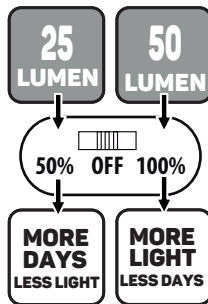

Scan for more information

Lights up RED when loading
Lights up GREEN when fully loaded

1,5MTR
included

Loading needs to be done indoors
120 min. charge for full battery

Max. 10 Lumen standby illuminated time is 28 hours on a **fully charged battery**, this depending on the number of 50 Lumen switching moments.