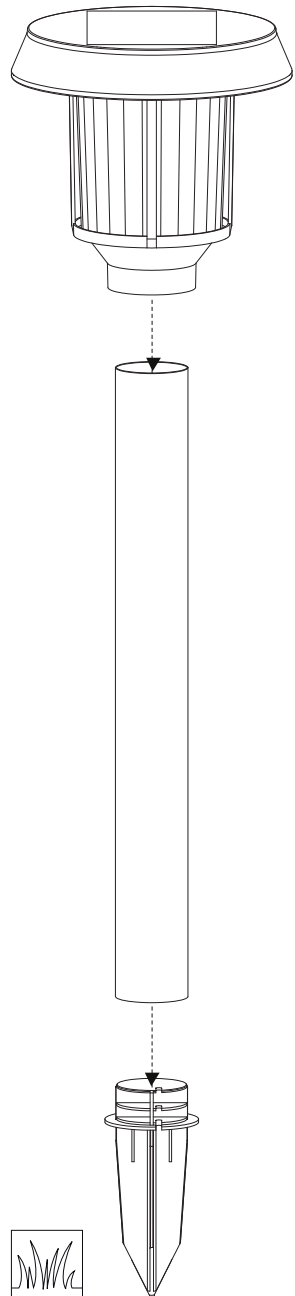

Luxform Global BV Transportstraat 1 8263 BW Kampen The Netherlands

Option A

Option B

2

Lights up RED when loading
Lights up GREEN when fully loaded

1,5MTR included

Loading needs to be done indoors
480 min. charge for full battery

C7

C9

L13

L15

M2

M5

M12

M18