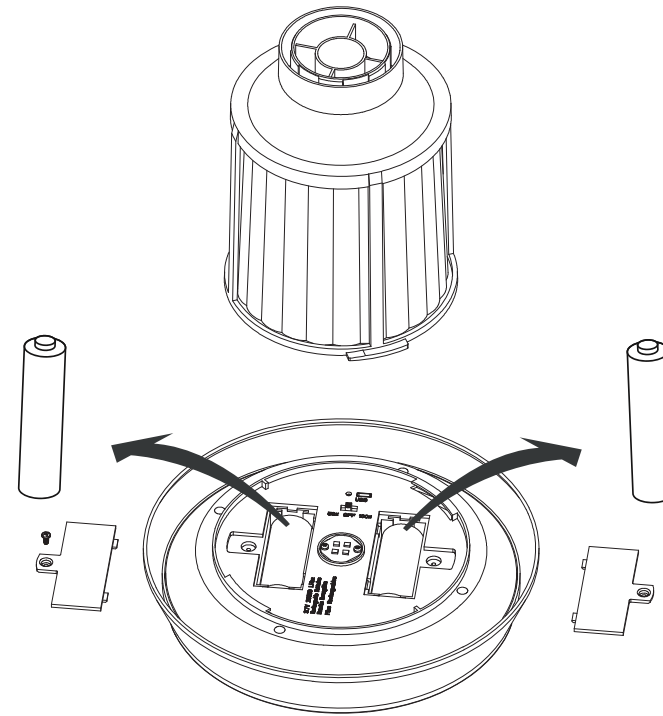

Luxform Global BV Transportstraat 1 8263 BW Kampen The Netherlands

Option A

Option B

2

Lights up RED when loading
Lights up GREEN when fully loaded

1,5MTR included

Loading needs to be done indoors
480 min. charge for full battery

C7

C9

L13

L15

M2

M5

M12

M18