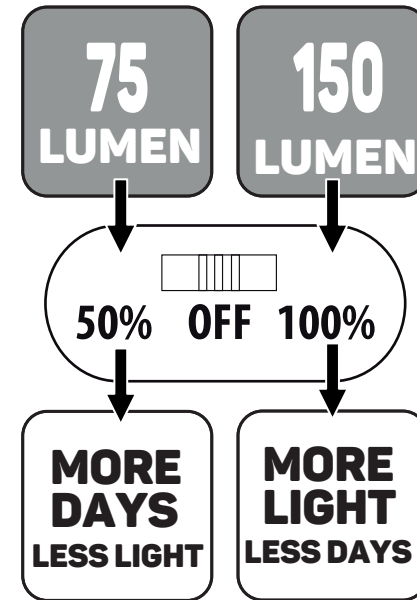

Luxform Global BV Transportstraat 1 8263 BW Kampen The Netherlands

Option A

Option B

2

Lights up RED when loading
Lights up GREEN when fully loaded

1,5MTR included

Loading needs to be done indoors
480 min. charge for full battery