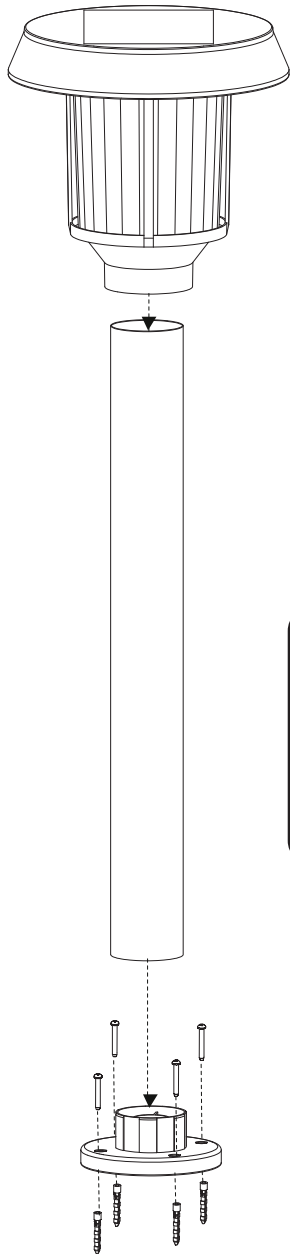

Luxform Global BV Transportstraat 1 8263 BW Kampen The Netherlands

Option A

Option B

2

Lights up RED when loading
Lights up GREEN when fully loaded

1,5MTR included

Loading needs to be done indoors
480 min. charge for full battery

C7

C9

L13

L15

M2

M5

M12

M18