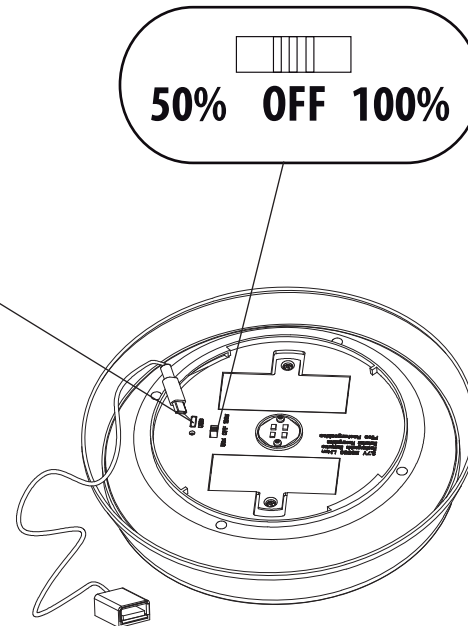

Luxform Global BV Transportstraat 1 8263 BW Kampen The Netherlands

Option A

Option B

2

Lights up RED when loading
Lights up GREEN when fully loaded

1,5MTR included

Loading needs to be done indoors
480 min. charge for full battery

C7

C9

L13

L15

M2

M5

M12

M18