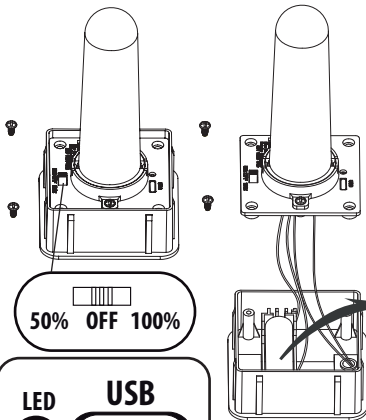

## SOLAR INTELLIGENT HYBRID FLORIDA

Scan for more information

Lights up RED when loading  
Lights up GREEN when fully loaded

Loading needs to be done indoors  
140 min. charge for full battery