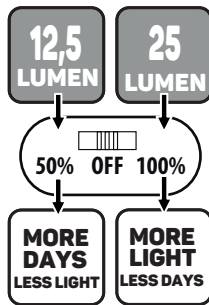

LUXFORM
LIGHTING