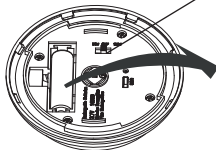

M19

P12

L15

© Copyright 2021 Luxform Global BV Transportstraat 1 8263BW Kampen, The Netherlands

SOLAR INTELLIGENT HYBRID VERMONT

Scan for more information

Lights up RED when loading
Lights up GREEN when fully loaded