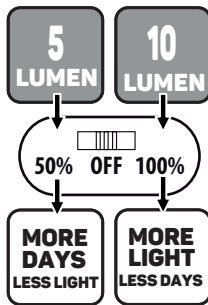

GB22065

C7

M2

C1

M5

C9

M18

L13

M19

P12

L15

© Copyright 2021 Luxform Global BV Transportstraat 1 8263BW Kampen, The Netherlands

SOLAR INTELLIGENT HYBRID VERMONT