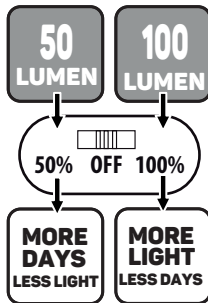

## SOLAR INTELLIGENT HYBRID WISCONSIN

Scan for more information

Lights up RED when loading  
Lights up GREEN when fully loaded

1,5MTR included

Loading needs to be done indoors  
110 min. charge for full battery