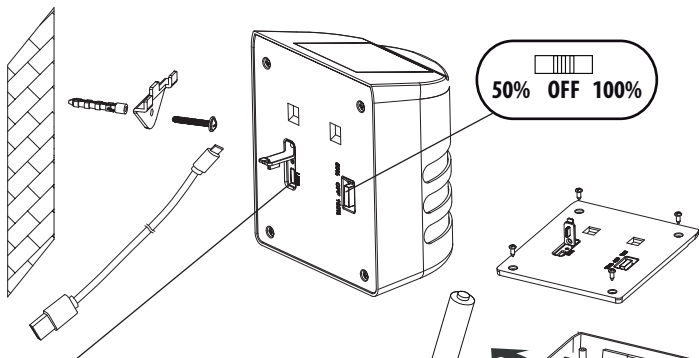

L21

M2

M5

M18

M19

GB22059

© Copyright 2021 Luxform Global BV Transportstraat 1 8263BW Kampen, The Netherlands

## SOLAR INTELLIGENT HYBRID WISCONSIN

Scan for more information

Lights up RED when loading  
Lights up GREEN when fully loaded

1,5MTR included

Loading needs to be done indoors  
110 min. charge for full battery