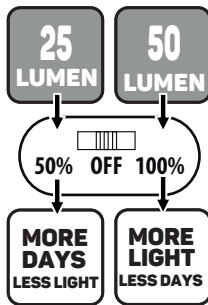

M19

P12

L21

© Copyright 2021 Luxform Global BV Transportstraat 1 8263BW Kampen, The Netherlands

SOLAR INTELLIGENT HYBRID MONTANA

Scan for more information

Lights up RED when loading
Lights up GREEN when fully loaded

1,5MTR
included

Loading needs to be done indoors
120 min. charge for full battery