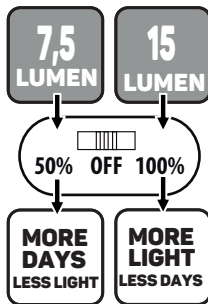

L21

M19

P12

© Copyright 2021 Luxform Global BV Transportstraat 1 8263BW Kampen, The Netherlands

SOLAR INTELLIGENT HYBRID MARYLAND

Scan for more information

Lights up RED when loading
Lights up GREEN when fully loaded

1,5MTR
included

Loading needs to be done indoors
110 min. charge for full battery