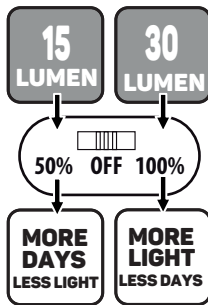

M19

P12

L15

© Copyright 2021 Luxform Global BV Transportstraat 1 8263BW Kampen, The Netherlands

SOLAR INTELLIGENT HYBRID KANSAS

50% OFF 100%

Scan for more information

Lights up RED when loading
Lights up GREEN when fully loaded

1,5MTR
included

Loading needs to be done indoors
120 min. charge for full battery