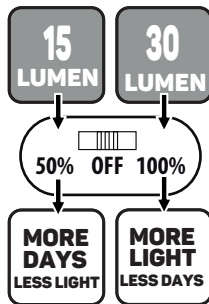

M19

P12

L15

© Copyright 2021 Luxform Global BV Transportstraat 1 8263BW Kampen, The Netherlands

SOLAR INTELLIGENT HYBRID IOWA

LUXFORM
LIGHTING

Scan for more information

Lights up RED when loading
Lights up GREEN when fully loaded

1,5MTR
included

Loading needs to be done indoors
120 min. charge for full battery