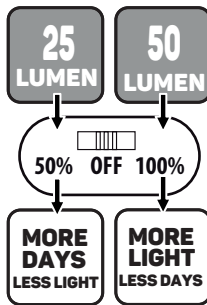

M19

P12

L15

© Copyright 2021 Luxform Global BV Transportstraat 1 8263BW Kampen, The Netherlands

SOLAR INTELLIGENT HYBRID OHIO

Scan for more information

Lights up RED when loading
Lights up GREEN when fully loaded

1,5MTR
included

Loading needs to be done indoors
120 min. charge for full battery