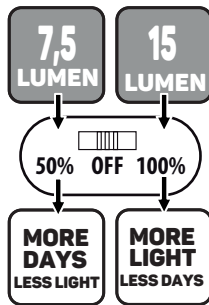

# SOLAR INTELLIGENT HYBRID INDIANA

Scan for more information

Lights up RED when loading  
Lights up GREEN when fully loaded

1,5MTR  
included

Loading needs to be done indoors  
110 min. charge for full battery