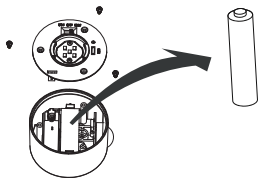

Lights up RED when loading
Lights up GREEN when fully loaded

1,5MTR
included

Scan for more information

Loading needs to be done indoors
110 min. charge for full battery

Max. 5 Lumen standby illuminated time is 40 hours on a **fully charged battery**, this depending on the number of 100 Lumen switching moments.
Max. 100 LUMEN illuminated time is 120 minutes with a **fully charged battery**. Equivalent to 360 switching moments of 30 seconds (fixed setting).