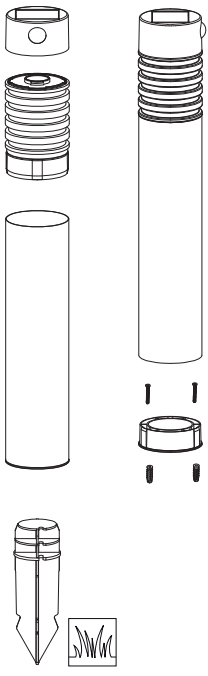

M14

M16

M17

P12

C7

C1

C9

L13

Lights up RED when loading
Lights up GREEN when fully loaded

1,5MTR
included

Scan for more information

Loading needs to be done indoors
110 min. charge for full battery

Max. 5 Lumen standby illuminated time is 40 hours on a **fully charged battery**, this depending on the number of 100 Lumen switching moments.
Max. 100 LUMEN illuminated time is 120 minutes with a **fully charged battery**. Equivalent to 360 switching moments of 30 seconds (fixed setting).