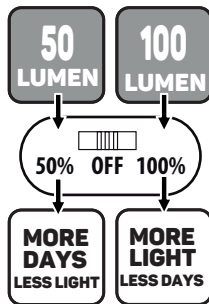

Lights up RED when loading
Lights up GREEN when fully loaded

1,5MTR
included

Scan for more information

Loading needs to be done indoors
110 min. charge for full battery

Max. 5 Lumen standby illuminated time is 40 hours on a **fully charged battery**, this depending on the number of 100 Lumen switching moments.
Max. 100 LUMEN illuminated time is 120 minutes with a **fully charged battery**. Equivalent to 360 switching moments of 30 seconds (fixed setting).