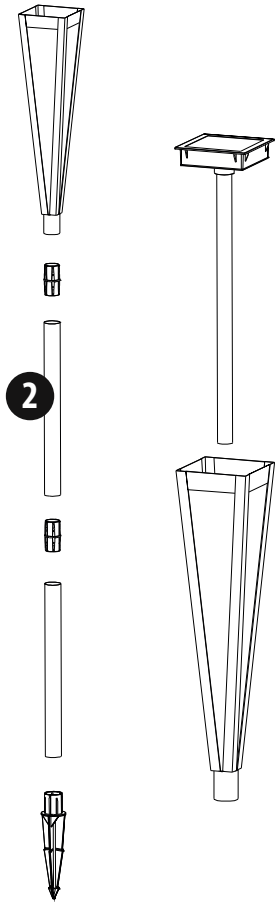

L15
FLAME LED

36x

DANCING

L13

LED