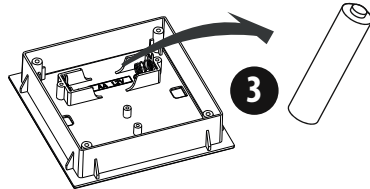

L15
FLAME LED

36x

DANCING

L13

LED