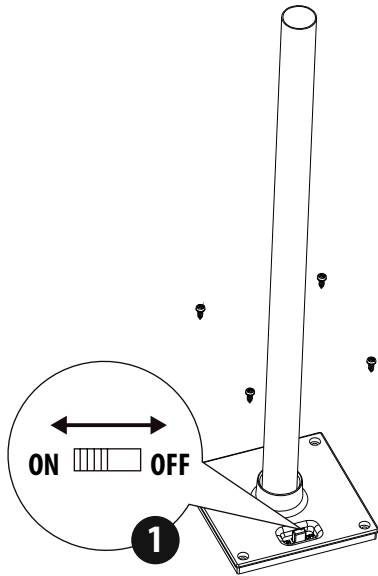

L15
FLAME LED

36x

DANCING

L13

LED