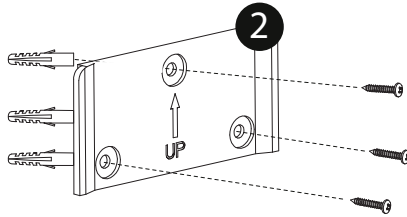

**Plugs & Screws
INCLUDED**

10x
**Bright
white
SMD LED**

L21

M2

P12

M5

C7

M18