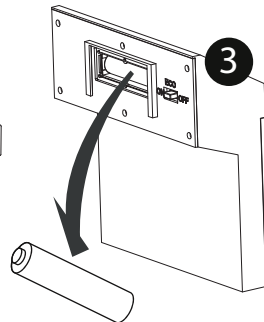

**Plugs & Screws
INCLUDED**

10x
**Bright
white
SMD LED**

L21

M2

P12

M5

C7

M18