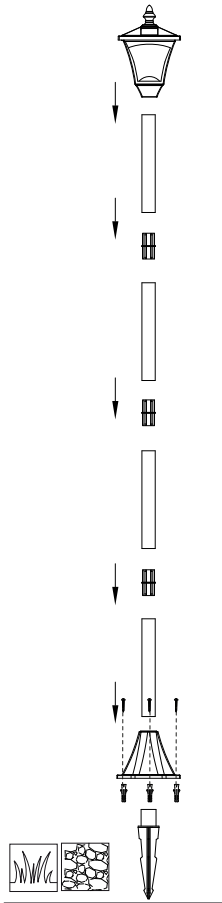

LUXFORM
LIGHTING

10 LUMEN

LUXFORM
GLOBAL BV

Luxform Global BV Transportstraat 1 8263 BW Kampen The Netherlands

Casablanca

INCLUDED
 3x 3x

LED

L13