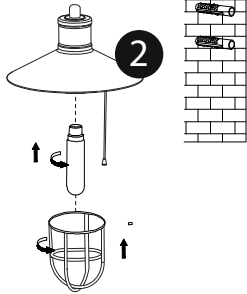

**LUXFORM**  
GLOBAL BV

Luxform Global BV Transportstraat 1 8263 BW Kampen The Netherlands

**LUXFORM**  
LIGHTING

HIGH LUMEN SOLAR  
**LuxBright**  
50 LUMEN

Caledon

3x  
1.2V  
NiMH  
AA-1200MAH

P8  
6H

P11  
C7