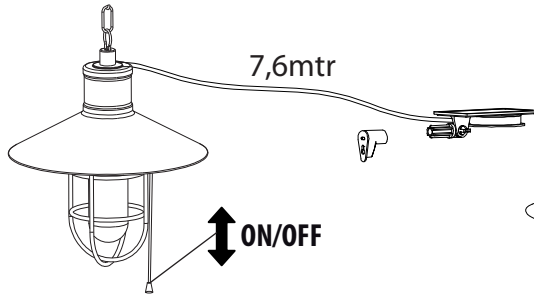

**LUXFORM**  
GLOBAL BV

Luxform Global BV Transportstraat 1 8263 BW Kampen The Netherlands

**LUXFORM**  
LIGHTING

HIGH LUMEN SOLAR  
**LuxBright**  
50 LUMEN

Caledon

3x  
1.2V  
NiMH  
AA-1200MAH

P8  
6H

P11  
C7