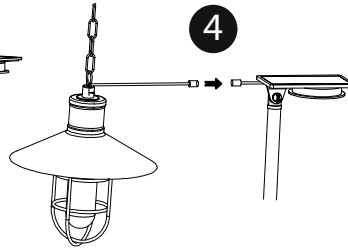

**LUXFORM**  
GLOBAL BV

Luxform Global BV Transportstraat 1 8263 BW Kampen The Netherlands

**LUXFORM**  
LIGHTING

HIGH LUMEN SOLAR  
**LuxBright**  
50 LUMEN

Caledon

3x  
1.2V  
NiMH  
AA-1200MAH

P8  
6H

P11  
C7