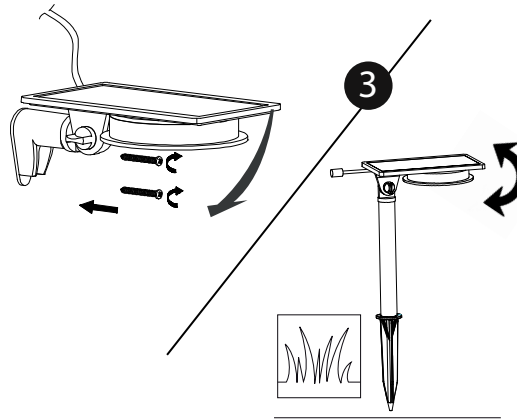

**LUXFORM**  
GLOBAL BV

Luxform Global BV Transportstraat 1 8263 BW Kampen The Netherlands

**LUXFORM**  
LIGHTING

HIGH LUMEN SOLAR  
**LuxBright**  
50 LUMEN

Caledon

3x  
1.2V  
NiMH  
AA-1200MAH

P8  
6H

P11  
C7