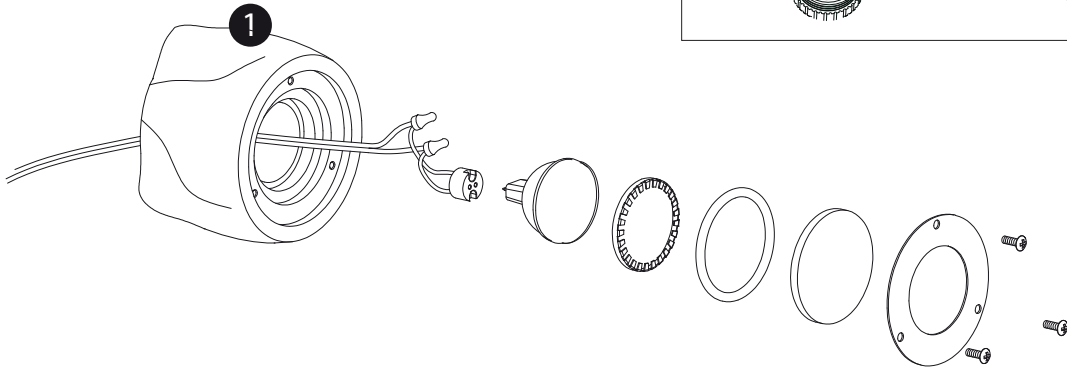

LUXFORM
LIGHTING

Tatra Rocklight

LUXFORM
GLOBAL BV

Luxform Global BV Transportstraat 1 8263 BW Kampen The Netherlands

P5

P6

C2

L1