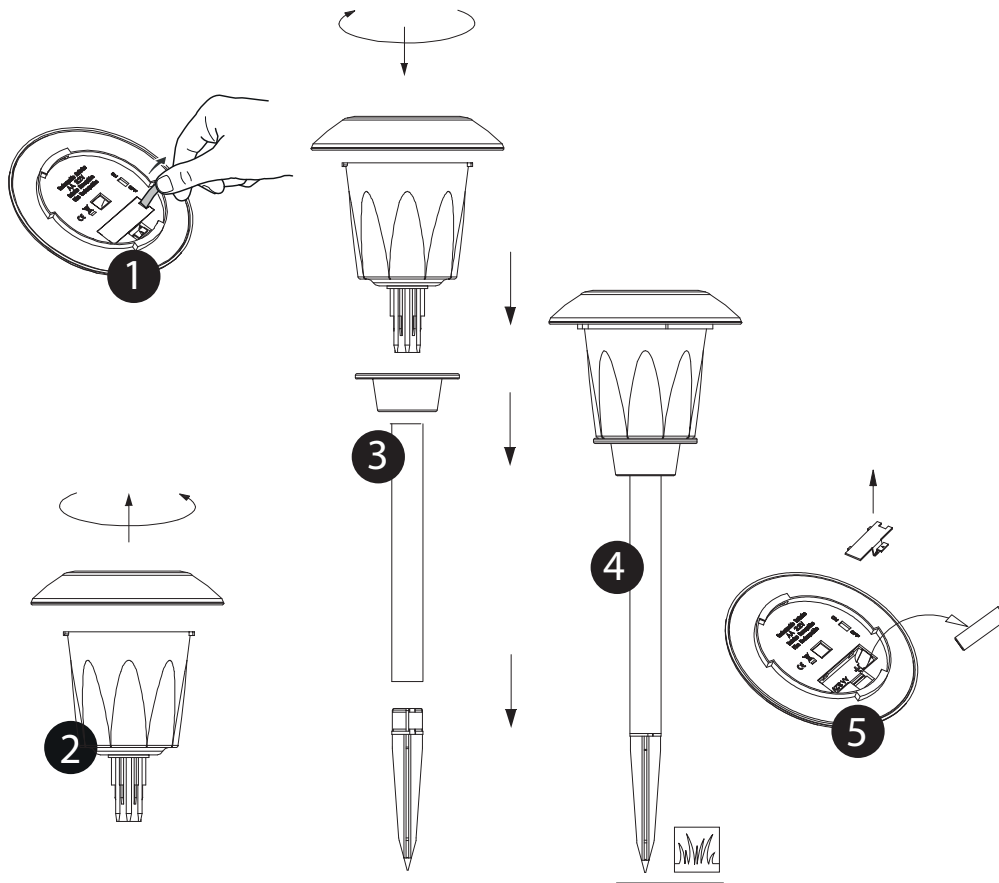

LUXFORM
GLOBAL BV

Luxform Global BV Transportstraat 1 8263 BW Kampen The Netherlands

LUXFORM
LIGHTING

HIGH LUMEN SOLAR
LuxBright
10 LUMEN

Princeton Postlight

3.2V
Li-Ion
AA 400 MAH

P8

6H