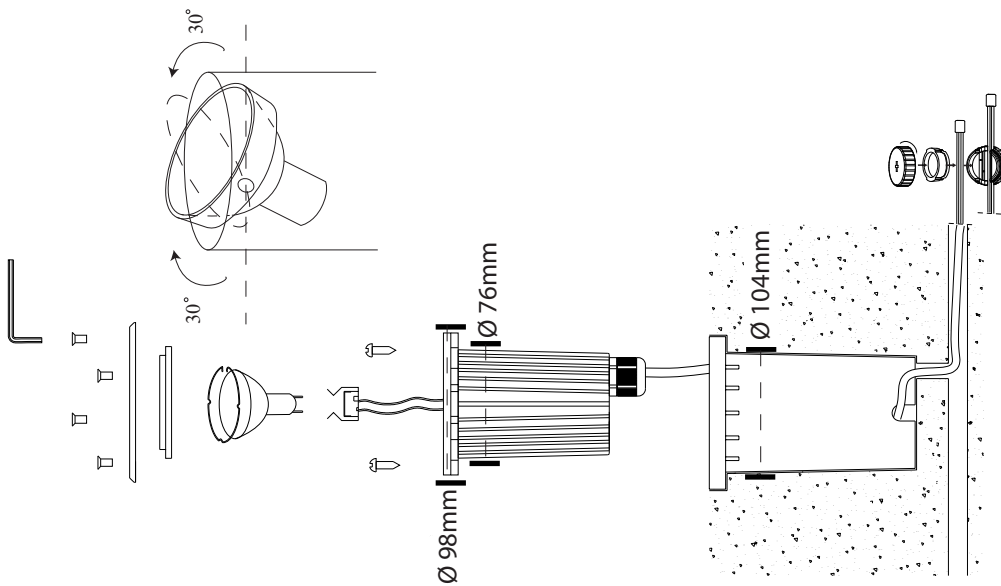

LUXFORM
LIGHTING

LUXFORM
GLOBAL BV

Luxform Global BV Transportstraat 1 8263 BW Kampen The Netherlands

Adjustable groundspot York

	Wet wood	Soft wood	Dry wood	Hard wood	Concrete	Brick wall
Drill		Ø 98mm	Ø 100mm	Ø 100mm	Ø 98mm	
Diamond drill					Ø 104mm	Ø 104mm

C2

L1

L6

M1

C1

M2

M10

M12