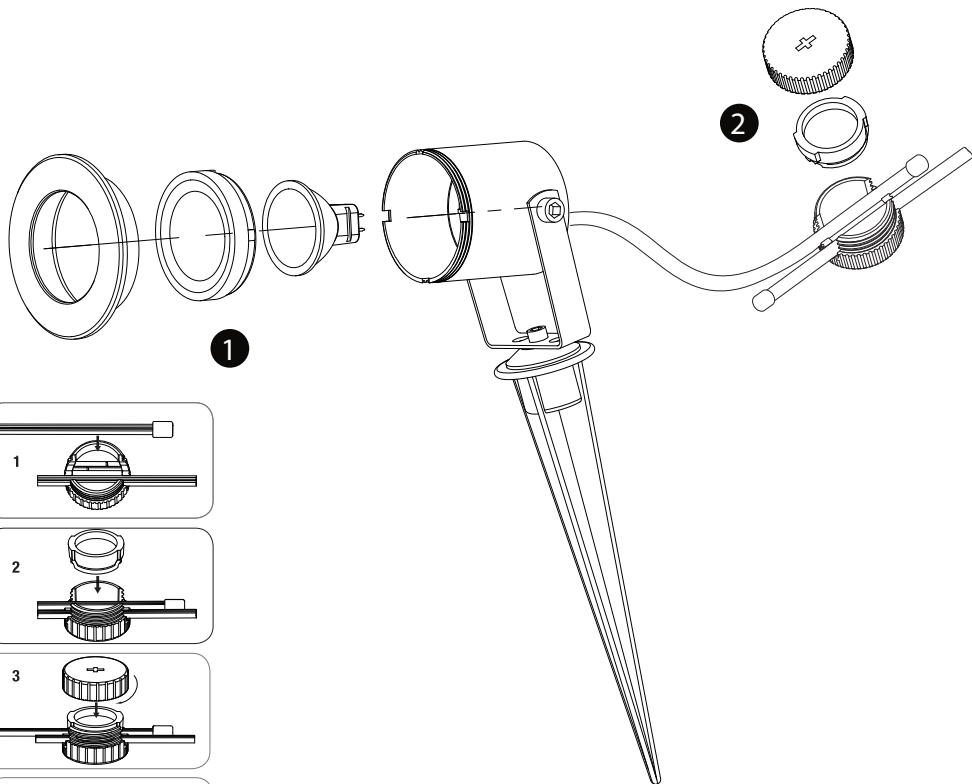

LUXFORM
LIGHTING

LUXFORM
GLOBAL BV

Luxform Global BV Transportstraat 1 8263 BW Kampen The Netherlands

Australia

C1

C2

L1

MR11 GU4

L4

M1

M2

IPX4

M6

M12

M18

M19