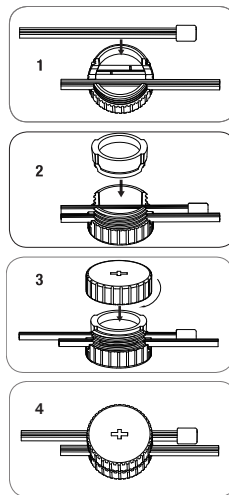

LUXFORM[®]

LIGHTING

Newman

LUXFORM

GLOBAL BV

Luxform Global BV Transportstraat 1 8263 BW Kampen The Netherlands

SPT-1

**MAX
3W**