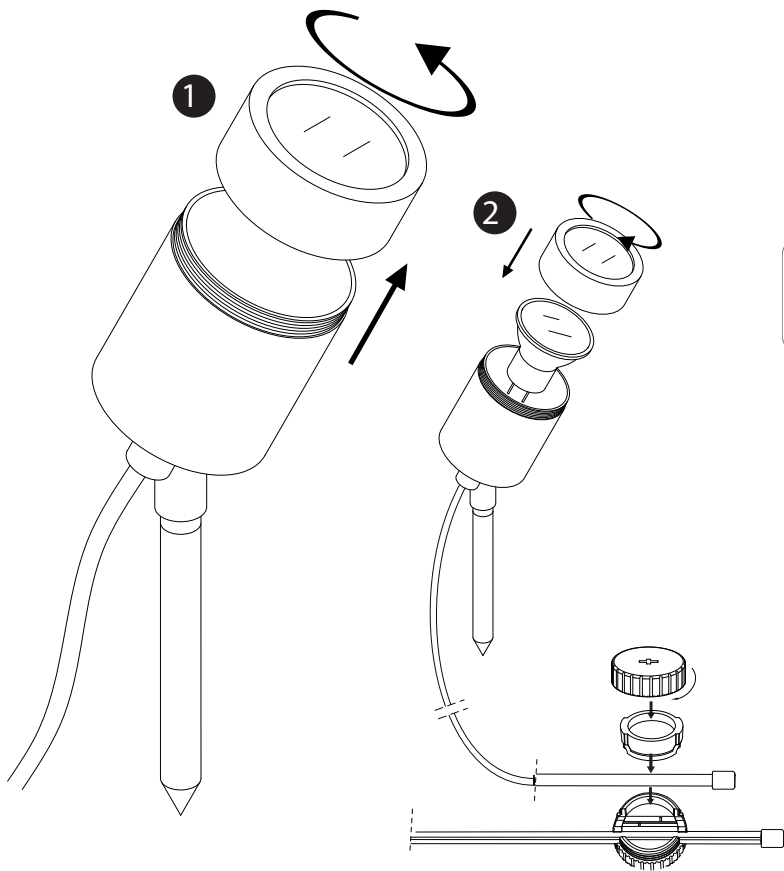

LUXFORM[®]

LIGHTING

Newman

LUXFORM

GLOBAL BV

Luxform Global BV Transportstraat 1 8263 BW Kampen The Netherlands

SPT-1

**MAX
3W**