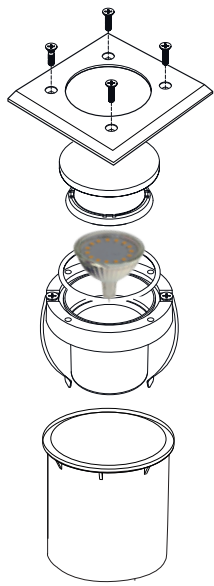

LUXFORM
LIGHTING

LUXFORM
GLOBAL BV

Luxform Global BV Transportstraat 1 8263 BW Kampen The Netherlands

Bourke

	Wet wood	Soft wood	Dry wood	Hard wood	Concrete	Brick wall
Drill		∅ 84~86 mm	∅ 84~86 mm	∅ 84~86 mm		
Diamond drill					∅ 84~86 mm	∅ 84~86 mm