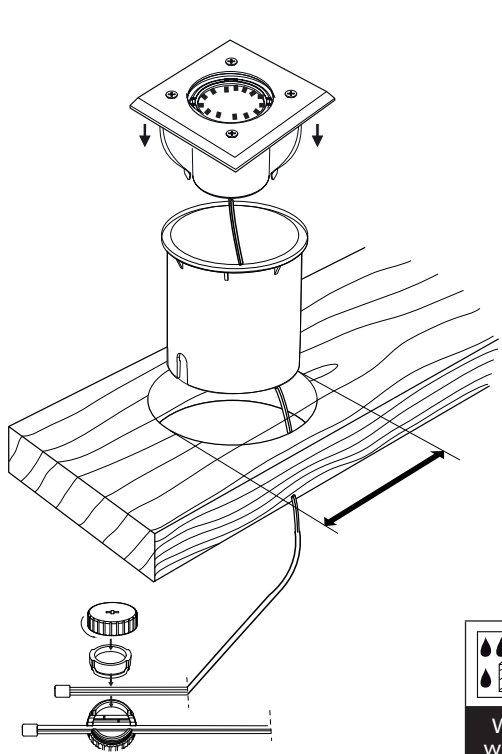

LUXFORM
LIGHTING

LUXFORM
GLOBAL BV

Luxform Global BV Transportstraat 1 8263 BW Kampen The Netherlands

Bourke

	Wet wood	Soft wood	Dry wood	Hard wood	Concrete	Brick wall
Drill		∅ 84~86 mm	∅ 84~86 mm	∅ 84~86 mm		
Diamond drill					∅ 84~86 mm	∅ 84~86 mm