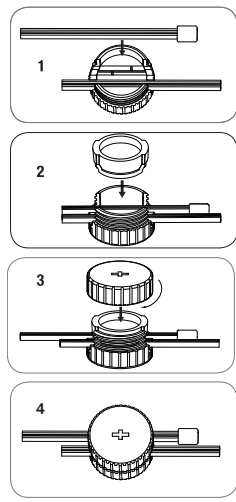

LUXFORM
LIGHTING

LUXFORM
GLOBAL BV

Luxform Global BV Transportstraat 1 8263 BW Kampen The Netherlands

Bourke

	Wet wood	Soft wood	Dry wood	Hard wood	Concrete	Brick wall
Drill		∅ 84~86 mm	∅ 84~86 mm	∅ 84~86 mm		
Diamond drill					∅ 84~86 mm	∅ 84~86 mm