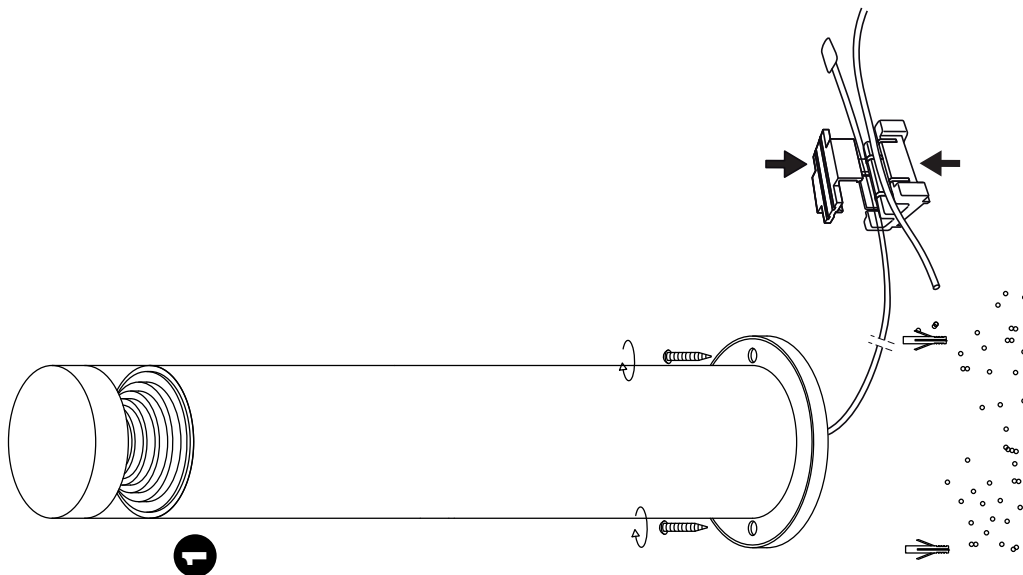

LUXFORM
LIGHTING

Canberra

12V

LUXFORM
GLOBAL BV

Luxform Global BV Transportstraat 1 8263 BW Kampen The Netherlands

1

M2

M5