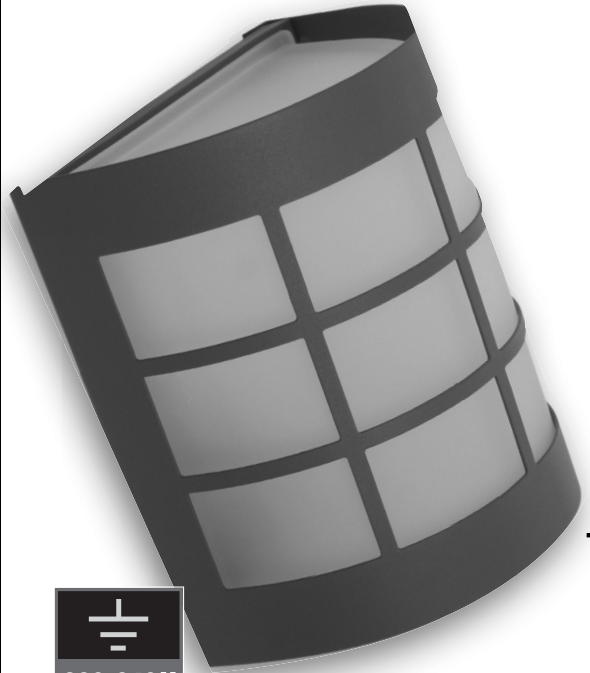

**LUXFORM**  
LIGHTING

Canterbury

**LUXFORM**  
GLOBAL BV

Luxform Global BV Transportstraat 1 8263 BW Kampen The Netherlands

C14

L1

L27

P14