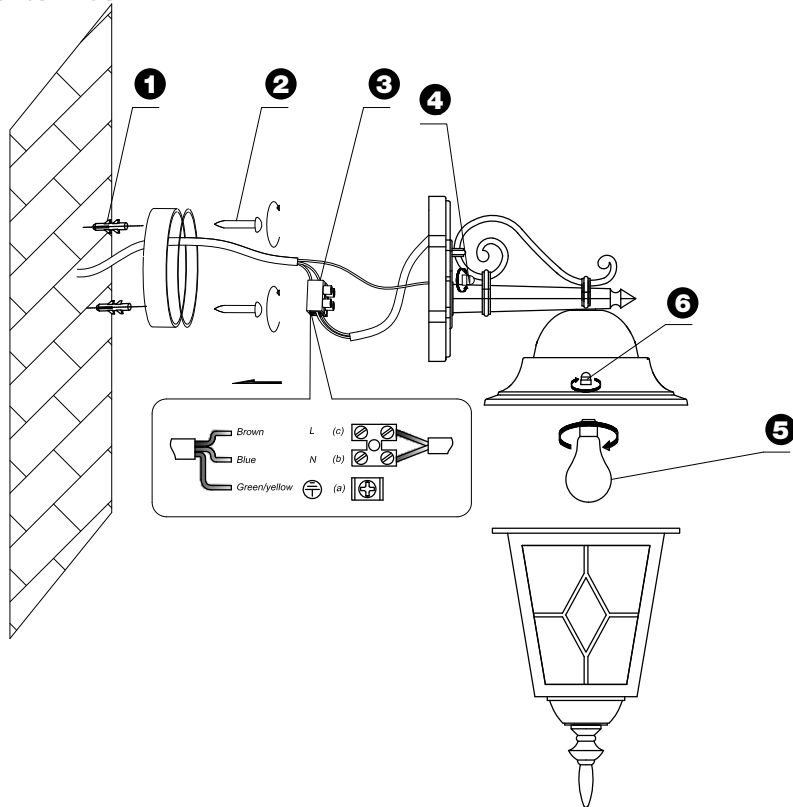

LUXFORM
LIGHTING

LUXFORM
GLOBAL BV

Luxform Global BV Transportstraat 1 8263 BW Kampen The Netherlands

© Copyright 2010 Luxform Global BV GB002238

Richmond

wall lantern down

C12

L27