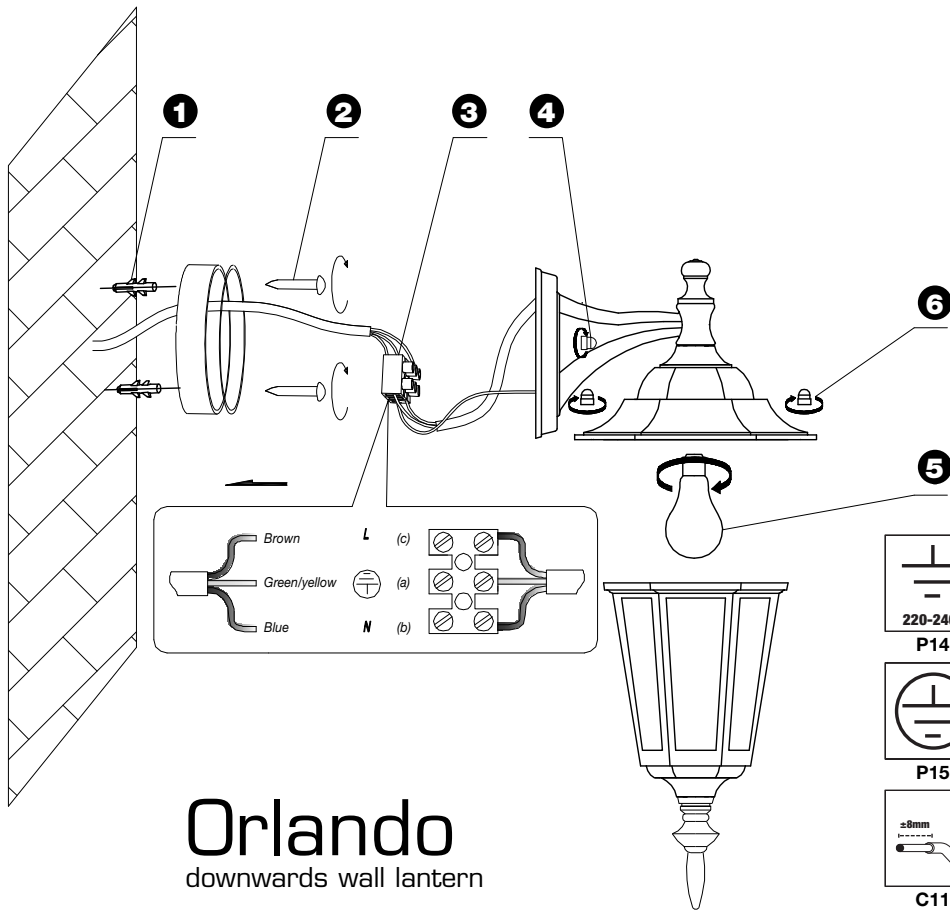

LUXFORM
LIGHTING

LUXFORM
GLOBAL BV

Luxform Global BV Transportstraat 1 8263 BW Kampen The Netherlands

© Copyright 2010 Luxform Global BV GB002225

Orlando

downwards wall lantern

C12

L27