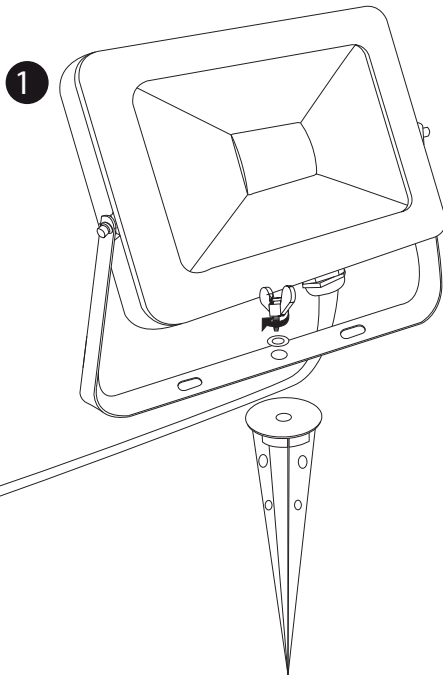

# LUXFORM<sup>®</sup>

LIGHTING

Gladstone single light

**LUXFORM**  
GLOBAL BV

Luxform Global BV Transportstraat 1 8263 BW Kampen The Netherlands

- 

**SPT-1**

C2