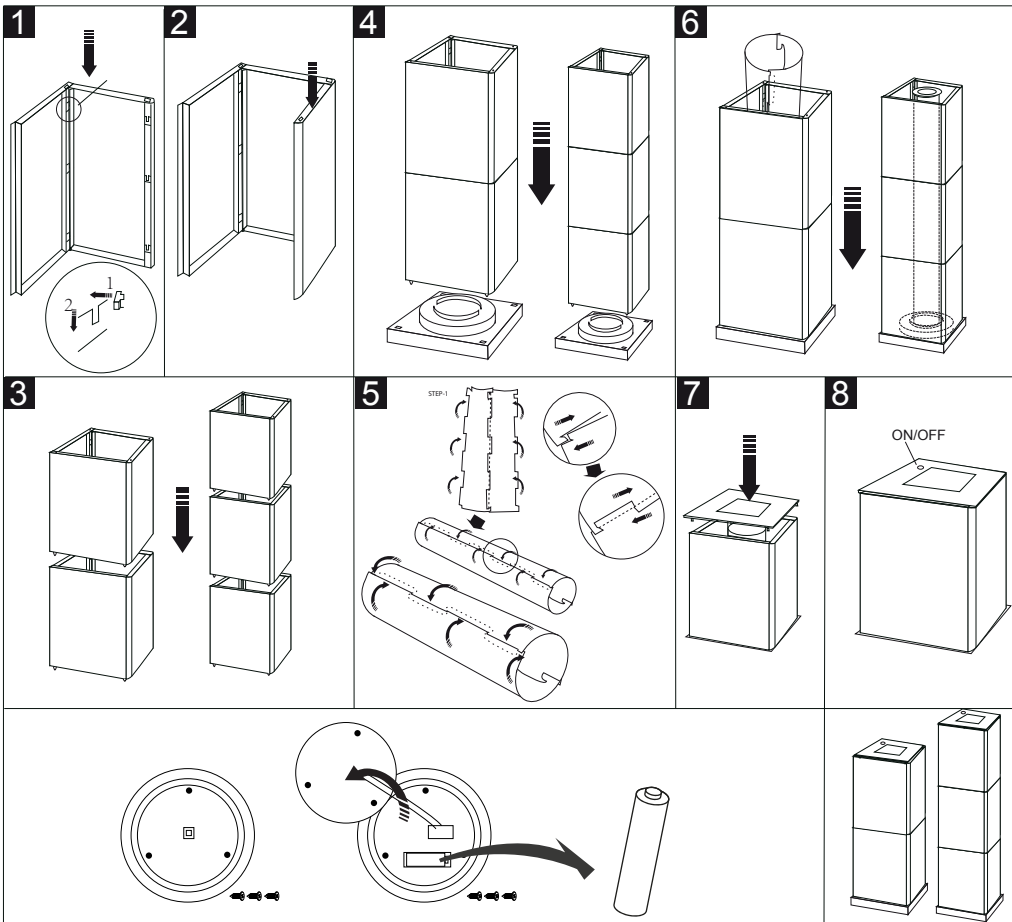

LUXFORM

LIGHTING

LUXFORM
GLOBAL BV

Luxform Global BV Transportstraat 1 8263 BW Kampen The Netherlands

HIGH LUMEN SOLAR
LuxBright
30 LUMEN

Martinique

3.2V
Li-Ion
AA600MAH

P9