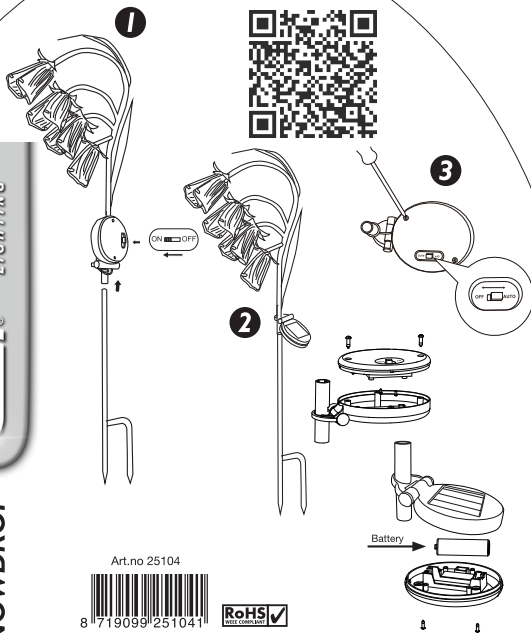

SOLAR
FLOWER SNOWDROP

REAL GLASS

4X
LED

Safe, easy 
SOLAR

© Luxform Global BV The Netherlands

SOLAR
FLOWER SNOWDROP

Art.no 25104

8 719099 251041

M2

M5

M12

M19

MADE IN CHINA